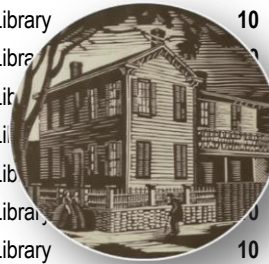

<i>Marquette & Joliet</i>	Charles Turzak	St. Charles Public Library	10	1 South 6th Avenue	1935	Print - Woodcut
<i>Michigan Avenue From Park Row</i>	Raoul Varin	St. Charles Public Library	10	1 South 6th Avenue	1926	Print - Hand-colored Aquatint
<i>Mural</i>	Edwin Boyd Johnson	St. Charles Public Library	10	1 South 6th Avenue	1930	Painting - Oil
<i>Northwest Corner Of Dearborn And Monroe</i>	Raoul Varin	St. Charles Public Library	10	1 South 6th Avenue	1927	Print - Hand-colored Aquatint
<i>Northwest Corner Of LaSalle And Randolph</i>	Raoul Varin	St. Charles Public Library	10	1 South 6th Avenue	1928	Print - Hand-colored Aquatint
<i>Oak Street Beach</i>	Charles Turzak	St. Charles Public Library	10	1 South 6th Avenue	1935	Print - Woodcut
<i>Outbound, Illinois</i>	Howard Brown	St. Charles Public Library	10	1 South 6th Avenue	1935	Print - etching
<i>Phryne Devante Ses Juges</i>	Pierre E. D. Campagne	St. Charles Public Library	10	1 South 6th Avenue	1890	Sculpture - Bronze
<i>Read Them Like a Book</i>	James Jenkins	St. Charles Public Library	10	1 South 6th Avenue	2005	Sculpture - Stainless Steel
<i>Reading On The River</i>	Kevin Luthardt	St. Charles Public Library	10	1 South 6th Avenue	2006	Painting - Oil
<i>River & Canal Boats</i>	Charles Turzak	St. Charles Public Library	10	1 South 6th Avenue	1935	Print - Woodcut
<i>River Traffic, Illinois</i>	Howard Brown	St. Charles Public Library	10	1 South 6th Avenue	1935	Print - etching
<i>Roman Landscape</i>	Barbara Spitz	St. Charles Public Library	10	1 South 6th Avenue	1965	Painting
<i>Sherman House At Clark And Randolph</i>	Raoul Varin	St. Charles Public Library	10	1 South 6th Avenue	1928	Print - Hand-colored Aquatint
<i>Southeast Corner Of LaSalle & Washington Streets</i>	Raoul Varin	St. Charles Public Library	10	1 South 6th Avenue	1929	Print - Hand-colored Aquatint
<i>Spring Planting</i>	Anne Michalov	St. Charles Public Library	10	1 South 6th Avenue	1935	print - lithograph
<i>St. Charles Landmark Quilt</i>	Quilters of St. Charles	St. Charles Public Library	10	1 South 6th Avenue	1997	Decorative Art - Quilt
<i>Svenska Flottan 1864</i>	Anonymous	St. Charles Public Library	10	1 South 6th Avenue	1940	Painting
<i>Svenska Flottan 1903</i>	Anonymous	St. Charles Public Library	10	1 South 6th Avenue	1940	Painting
<i>The Cat</i>	Francis Chapin	St. Charles Public Library	10	1 South 6th Avenue	2000	Drawing - Charcoal
<i>The Joy of Reading</i>	Maria Kirby-Smith	St. Charles Public Library	10	1 South 6th Avenue	2000	Sculpture - bronze
<i>The Turtle</i>	Jacques Hnizdovsky	St. Charles Public Library	10	1 South 6th Avenue	1962	Print - Woodcut
<i>Vandalia 1824</i>	Charles Turzak	St. Charles Public Library	10	1 South 6th Avenue	1935	Print - Woodcut
<i>View Of Michigan Avenue From Randolph</i>	Raoul Varin	St. Charles Public Library	10	1 South 6th Avenue	1926	Print - Hand-colored Aquatint
<i>Washington Street Between State And Dearborn</i>	Raoul Varin	St. Charles Public Library	10	1 South 6th Avenue	1927	Print - Hand-colored Aquatint
<i>Wild Horses</i>	William Moulis	St. Charles Public Library	10	1 South 6th Avenue	1935	Painting - Oil
<i>Abraham Lincoln Elementary School</i>	Norrie Rooney	Abraham Lincoln Elementary School	11	211 South 6th Avenue	1989	Drawing - Pen and Ink
<i>Harriet Tubman Freedom Quilt</i>	Students	Abraham Lincoln Elementary School	11	211 South 6th Avenue	2011	Decorative Art - Quilt
<i>Sea World</i>	Students	Abraham Lincoln Elementary School	11	211 South 6th Avenue	2010	Mural
<i>The Family</i>	Students	Abraham Lincoln Elementary School	11	211 South 6th Avenue	2000	Mosaic
<i>The States</i>	Students	Abraham Lincoln Elementary School	11	211 South 6th Avenue	2005	Mosaic